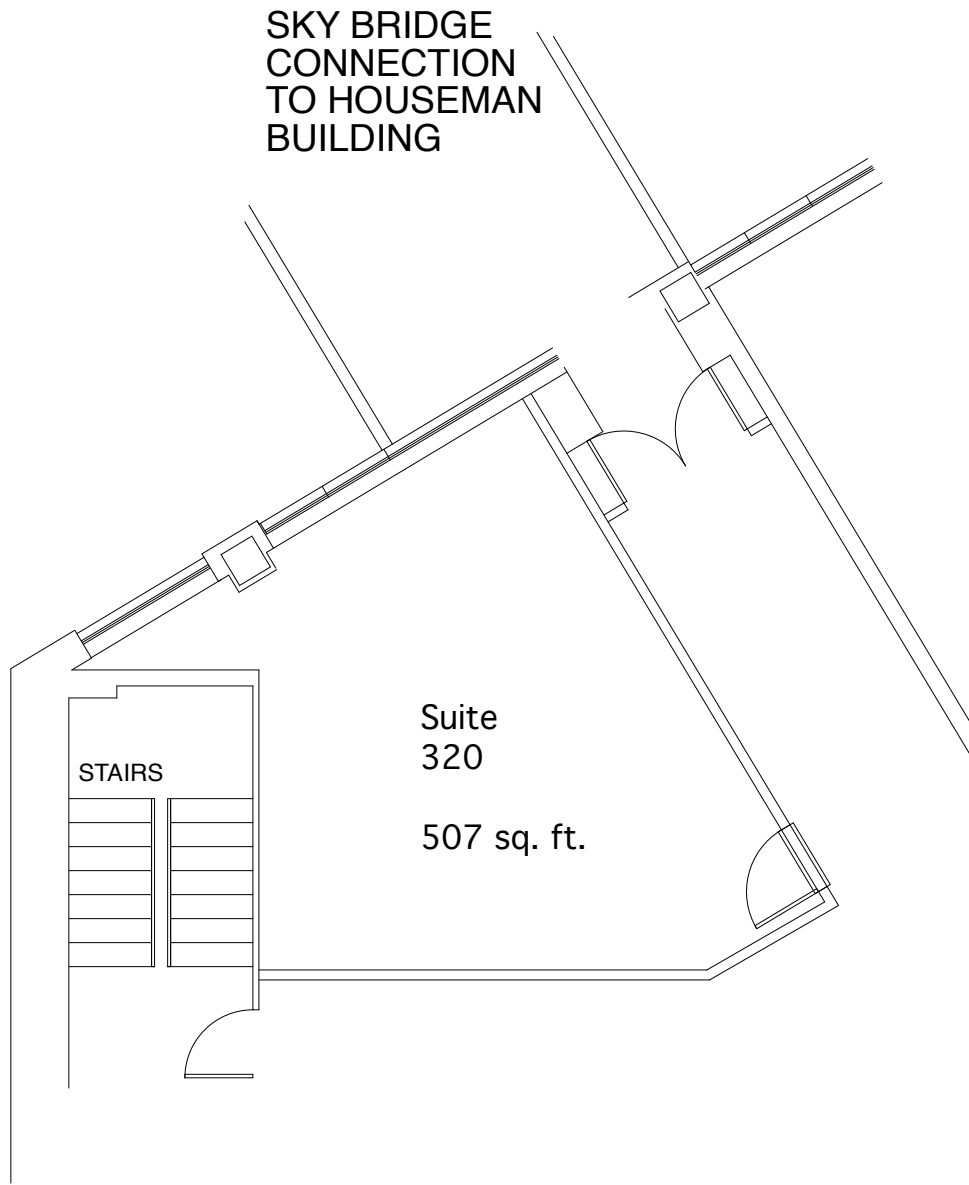

SKY BRIDGE  
CONNECTION  
TO HOUSEMAN  
BUILDING

Suite  
320

507 sq. ft.

STAIRS